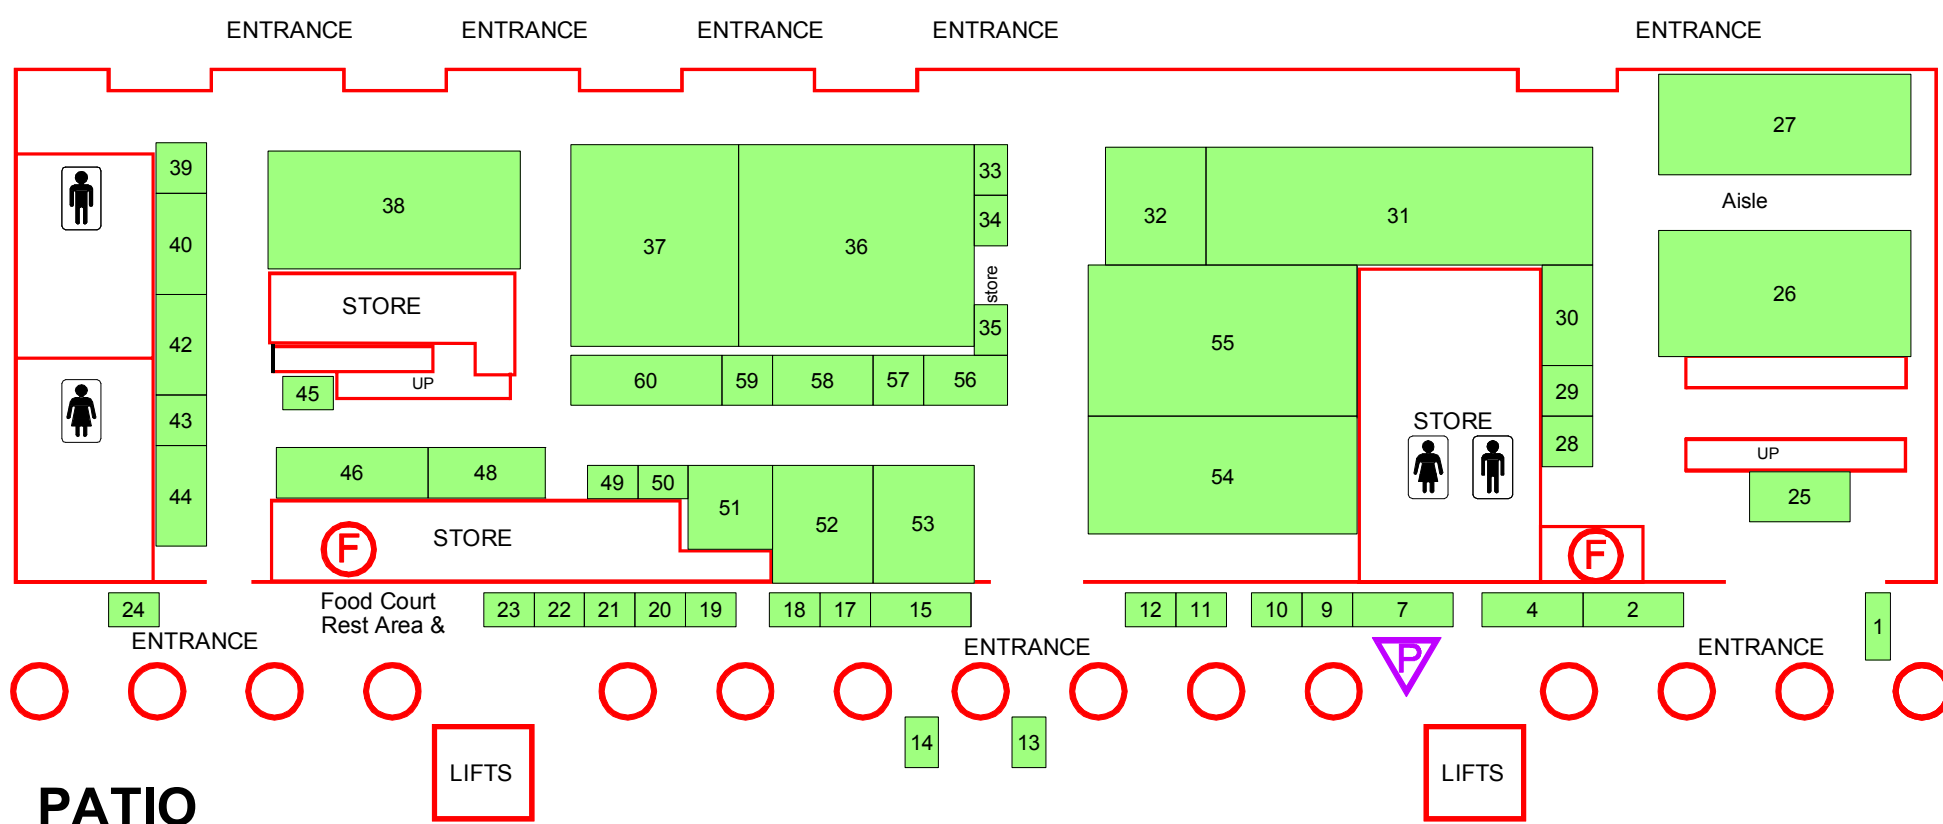

GRANDSTAND EXHIBITORS

Public Stage

SECOND FLOOR

RACECOURSE SIDE

FIRST FLOOR

RACECOURSE SIDE

GROUND FLOOR

RACECOURSE SIDE

Proudly Sponsored by

	ACCESSORIES		SOUTH AUSTRALIA
	NATIONAL TOURISM		TASMANIA
	NEW SOUTH WALES		VICTORIA
	NORTHERN TERRITORY		WESTERN AUSTRALIA
	QUEENSLAND		PASSPORT SITES

	Seminar
	Food / Drinks
	Rest Area
	Exhibitors Lounge
	Toilets